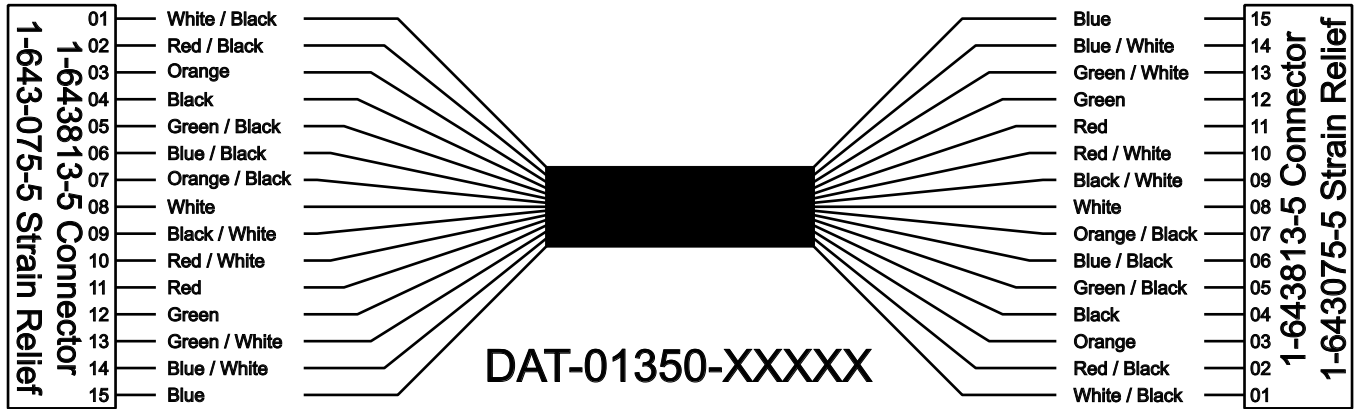

Viewed with Tyco Connector Plug-In Face-Down.

Belden 8458 or Carol C-4073, 22 AWG, Stranded, unshielded fifteen conductor cable.
Cut each jacket end 4 inches long, remove jacket on each end.
Requires two (2) Tyco/Amp. 1-643814-5 connector & Tyco/Amp. 1-643075-5 end cap.
Place connector into insertion equipment, start with #15 and complete with #1

CHECK CABLE WITH CABLE CHECKER

#1 WHIT/BLACK, #2 RED/BLACK, #3 ORANGE, #4 BLACK, #5 GREEN/BALCK
#6 BLUE/BLACK, #7 ORANGE/BLACK, #8 WHITE, #9 BLACK/WHITE, #10 RED/WHITE
#11 RED, #12 GREEN, #13 GREEN/WHITE, #14 BLUE/WHITE, #15 BLUE